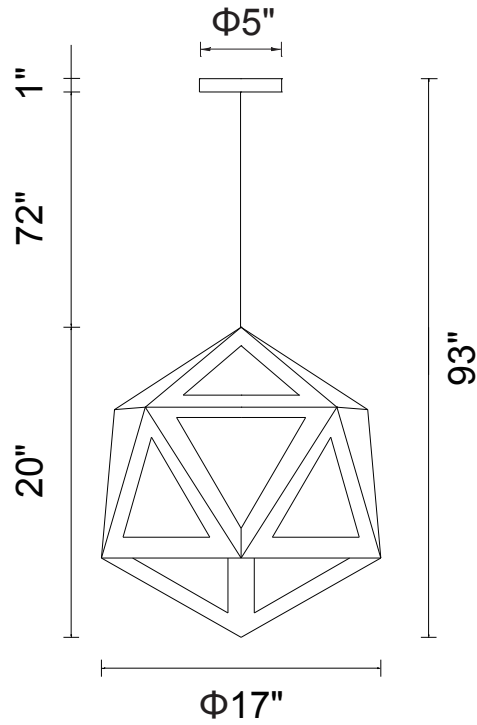

PROJECT: _____
 FIXTURE TYPE: _____
 LOCATION: _____
 CONTACT/PHONE: _____

Item	9945P17-3-101
Collection	LANTE
Category	Pendant
Finish	Black
Glass	-----
Crystal	-----
Acrylic	-----

Shade Color	-----
Min Assembled Height	22"
Max Assembled Height	93"
Width	17"
Length	-----
Extension Wall Mounts	-----
Input	120V AC,60HZ,AC

Lumens	-----
Light Source	E12
Bulb Info.	3x60W
Included	-----
Dimmable	Yes
Colour Temp	-----
Weight	8.1 Lbs

CWI Lighting
 140 Steelcase Rd W
 Markham, ON L3R 3J9
 Canada

CWI Lighting
 295 Fire Tower Dr
 Tonawanda, NY 14150
 USA