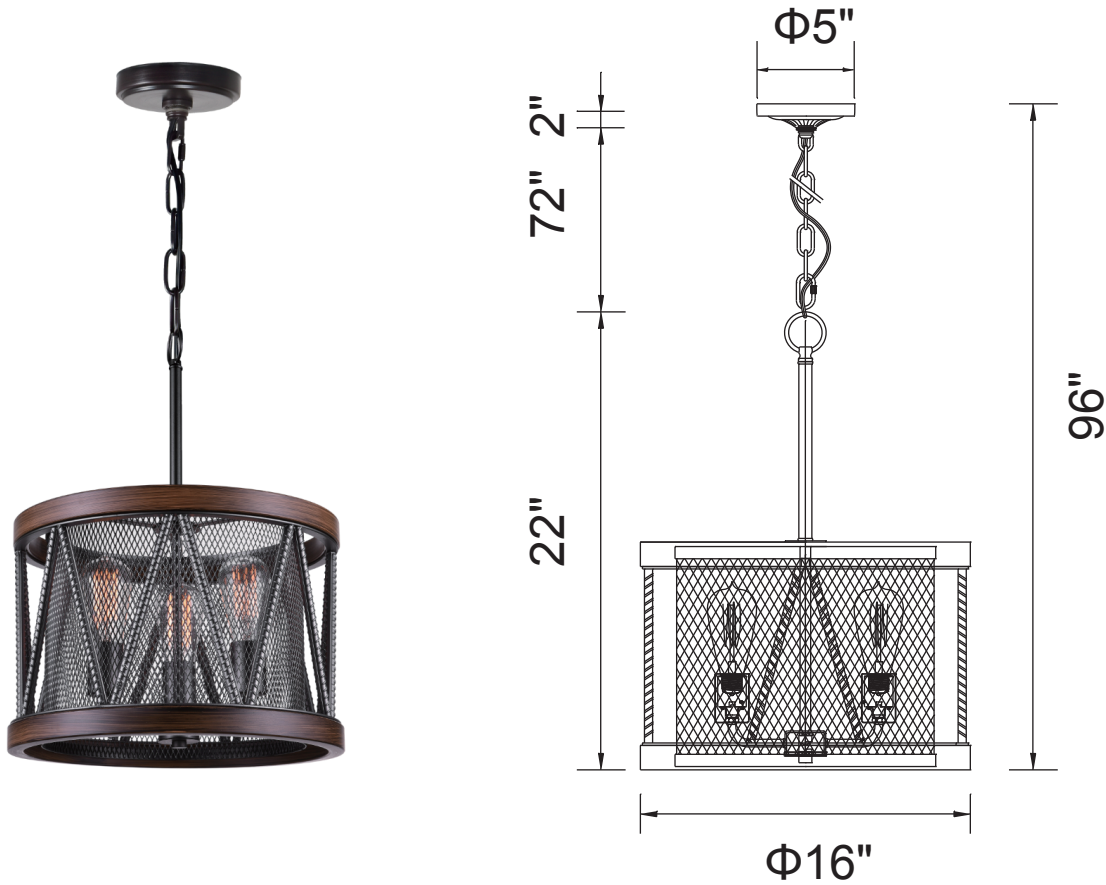

PROJECT: \_\_\_\_\_  
 FIXTURE TYPE: \_\_\_\_\_  
 LOCATION: \_\_\_\_\_  
 CONTACT/PHONE: \_\_\_\_\_

Item	9954P16-3-101
Collection	PARSH
Category	Chandelier
Finish	Pewter
Glass	-----
Crystal	-----
Acrylic	-----

Shade Color	-----
Min Assembled Height	24"
Max Assembled Height	96"
Width	16"
Length	-----
Extension Wall Mounts	-----
Input	120V AC,60HZ,AC

Lumens	-----
Light Source	E26
Bulb Info.	3 x60W
Included	-----
Dimmable	Yes
Colour Temp	-----
Weight	2.86 Lbs