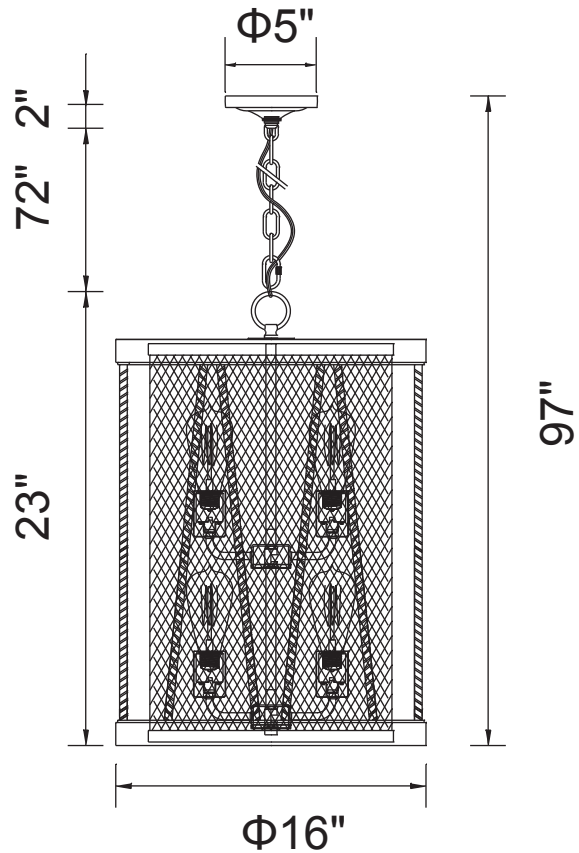

PROJECT: _____
 FIXTURE TYPE: _____
 LOCATION: _____
 CONTACT/PHONE: _____

Item	9954P16-8-101
Collection	PARSH
Category	Chandelier
Finish	Pewter
Glass	-----
Crystal	-----
Acrylic	-----

Shade Color	-----
Min Assembled Height	25"
Max Assembled Height	97"
Width	16"
Length	-----
Extension Wall Mounts	-----
Input	120V AC,60HZ,AC

Lumens	-----
Light Source	E26
Bulb Info.	8 x 60W
Included	-----
Dimmable	Yes
Colour Temp	-----
Weight	32.4 Lbs

CWI Lighting
 140 Steelcase Rd W
 Markham, ON L3R 3J9
 Canada

CWI Lighting
 295 Fire Tower Dr
 Tonawanda, NY 14150
 USA