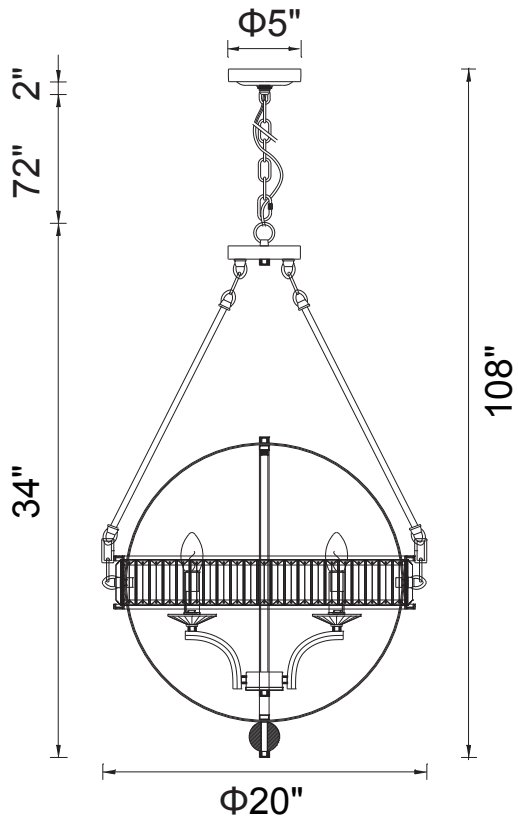

PROJECT: \_\_\_\_\_  
 FIXTURE TYPE: \_\_\_\_\_  
 LOCATION: \_\_\_\_\_  
 CONTACT/PHONE: \_\_\_\_\_

Item	9957P20-4-601
Collection	ARKANSAS
Category	Chandelier
Finish	Chrome
Glass	-----
Crystal	Clear
Acrylic	-----

Shade Color	-----
Min Assembled Height	36"
Max Assembled Height	108"
Width	20"
Length	-----
Extension Wall Mounts	-----
Input	120V AC,60HZ,AC

Lumens	-----
Light Source	E12
Bulb Info.	4x60W
Included	-----
Dimmable	Yes
Colour Temp	-----
Weight	19.84 Lbs