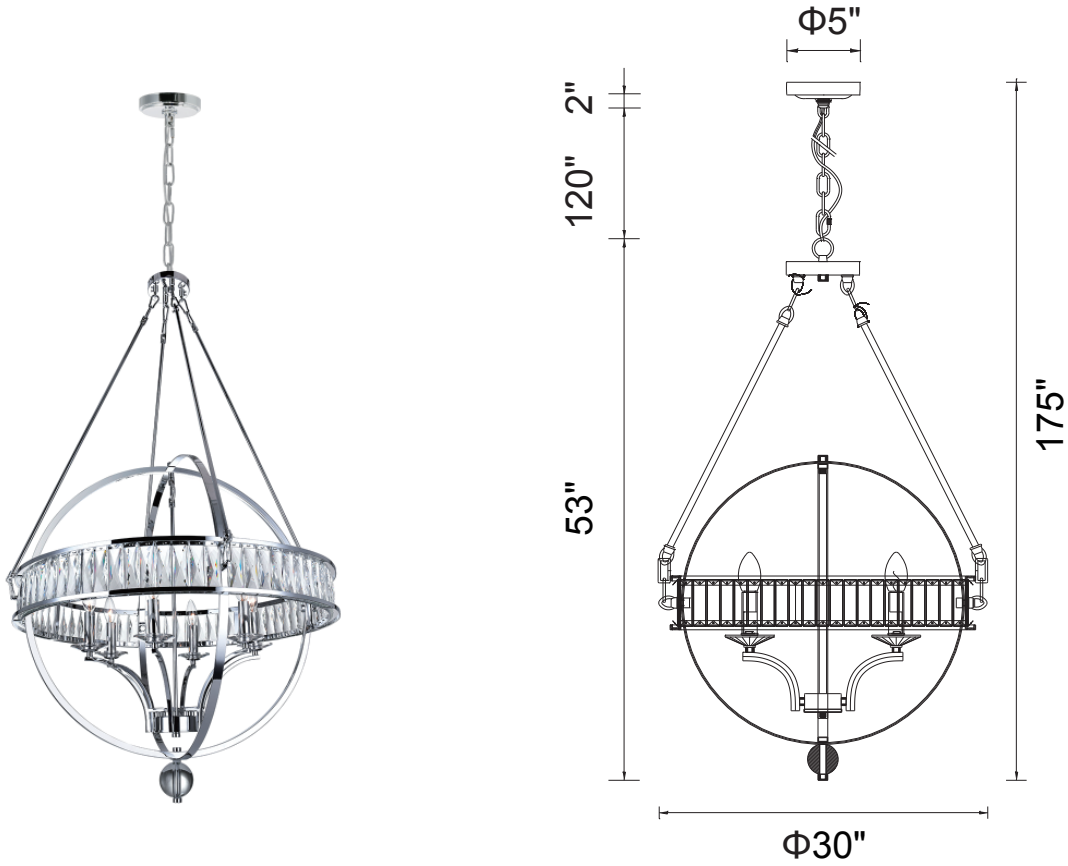

PROJECT: _____
 FIXTURE TYPE: _____
 LOCATION: _____
 CONTACT/PHONE: _____

Item	9957P30-6-601
Collection	ARKANSAS
Category	Chandelier
Finish	Chrome
Glass	-----
Crystal	Clear
Acrylic	-----

Shade Color	-----
Min Assembled Height	55"
Max Assembled Height	175"
Width	30"
Length	-----
Extension Wall Mounts	-----
Input	120V AC,60HZ,AC

Lumens	-----
Light Source	E12
Bulb Info.	6x60W
Included	-----
Dimmable	Yes
Colour Temp	-----
Weight	37.84 Lbs

CWI Lighting
 140 Steelcase Rd W
 Markham, ON L3R 3J9
 Canada

CWI Lighting
 295 Fire Tower Dr
 Tonawanda, NY 14150
 USA