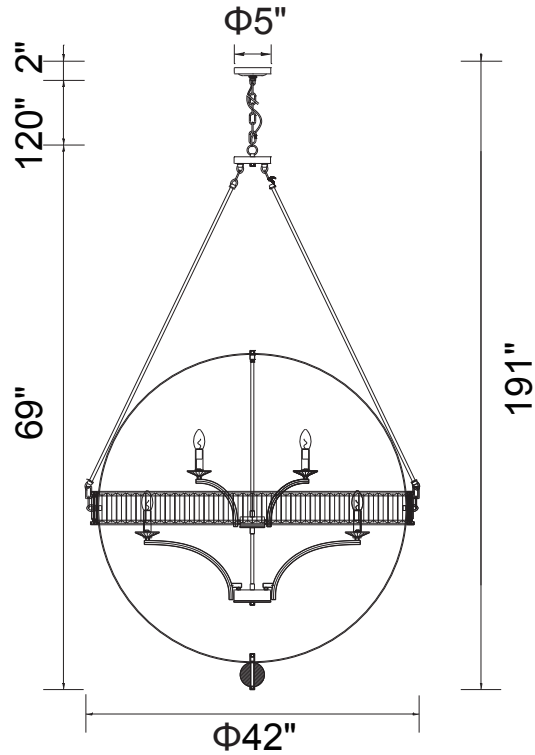

PROJECT: _____
 FIXTURE TYPE: _____
 LOCATION: _____
 CONTACT/PHONE: _____

Item	9957P42-12-101
Collection	ARKANSAS
Category	Chandelier
Finish	Black
Glass	-----
Crystal	Clear
Acrylic	-----

Shade Color	-----
Min Assembled Height	71"
Max Assembled Height	191"
Width	42"
Length	-----
Extension Wall Mounts	-----
Input	120V AC,60HZ,AC

Lumens	-----
Light Source	E12
Bulb Info.	12x60W
Included	-----
Dimmable	Yes
Colour Temp	-----
Weight	63.93 Lbs

CWI Lighting
 140 Steelcase Rd W
 Markham, ON L3R 3J9
 Canada

CWI Lighting
 295 Fire Tower Dr
 Tonawanda, NY 14150
 USA