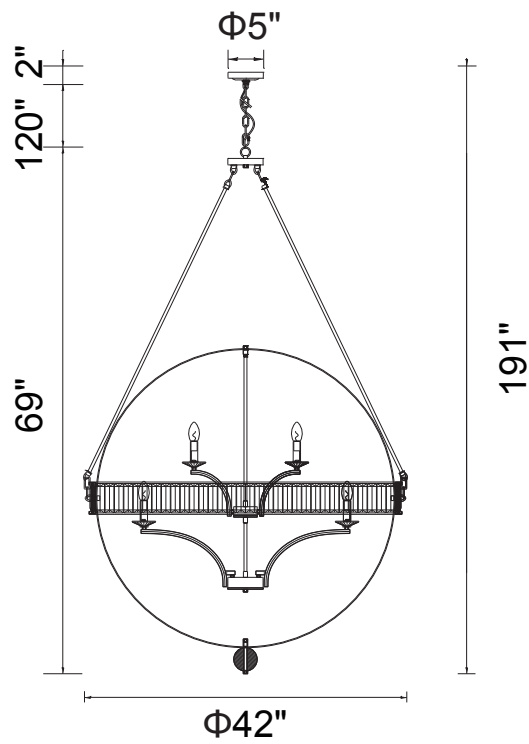

PROJECT: \_\_\_\_\_  
 FIXTURE TYPE: \_\_\_\_\_  
 LOCATION: \_\_\_\_\_  
 CONTACT/PHONE: \_\_\_\_\_

Item	9957P42-12-601
Collection	ARKANSAS
Category	Chandelier
Finish	Chrome
Glass	-----
Crystal	Clear
Acrylic	-----

Shade Color	-----
Min Assembled Height	71"
Max Assembled Height	191"
Width	42"
Length	-----
Extension Wall Mounts	-----
Input	120V AC,60HZ,AC

Lumens	-----
Light Source	E12
Bulb Info.	12x60W
Included	-----
Dimmable	Yes
Colour Temp	-----
Weight	63.93 Lbs