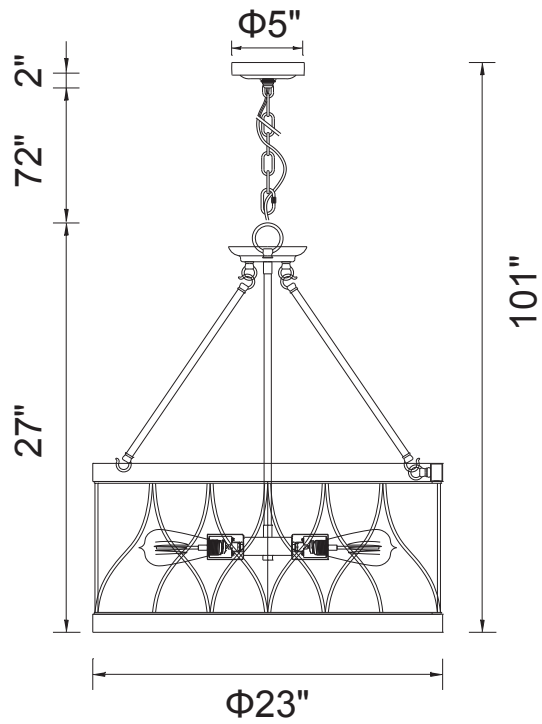

PROJECT: _____
 FIXTURE TYPE: _____
 LOCATION: _____
 CONTACT/PHONE: _____

Item	9966P23-5-242-A
Collection	AMAZON
Category	Chandelier
Finish	Gun Metal
Glass	-----
Crystal	-----
Acrylic	-----

Shade Color	-----
Min Assembled Height	30"
Max Assembled Height	101"
Width	23"
Length	-----
Extension Wall Mounts	-----
Input	120V AC,60HZ,AC

Lumens	-----
Light Source	E26
Bulb Info.	5x60W
Included	-----
Dimmable	Yes
Colour Temp	-----
Weight	22.5 Lbs

CWI Lighting
 140 Steelcase Rd W
 Markham, ON L3R 3J9
 Canada

CWI Lighting
 295 Fire Tower Dr
 Tonawanda, NY 14150
 USA