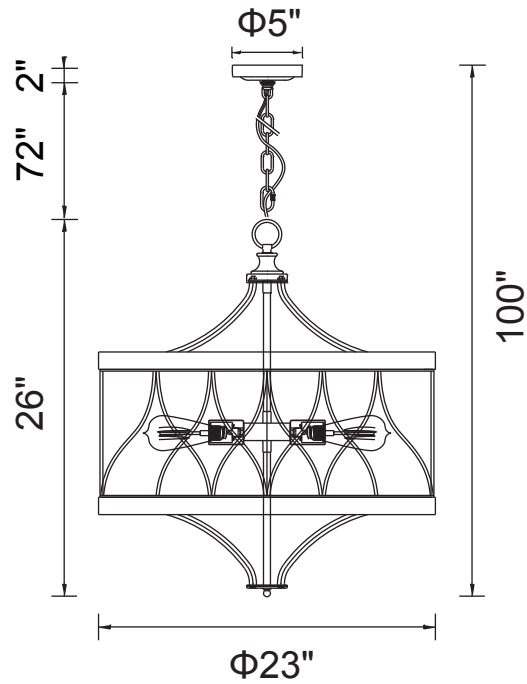

PROJECT: _____
 FIXTURE TYPE: _____
 LOCATION: _____
 CONTACT/PHONE: _____

Item	9966P23-5-242-B
Collection	AMAZON
Category	Chandelier
Finish	Gun Metal
Glass	-----
Crystal	-----
Acrylic	-----

Shade Color	-----
Min Assembled Height	29"
Max Assembled Height	100"
Width	23"
Length	-----
Extension Wall Mounts	-----
Input	120V AC,60HZ,AC

Lumens	-----
Light Source	E26
Bulb Info.	5x60W
Included	-----
Dimmable	Yes
Colour Temp	-----
Weight	26.46 Lbs

CWI Lighting
 140 Steelcase Rd W
 Markham, ON L3R 3J9
 Canada

CWI Lighting
 295 Fire Tower Dr
 Tonawanda, NY 14150
 USA