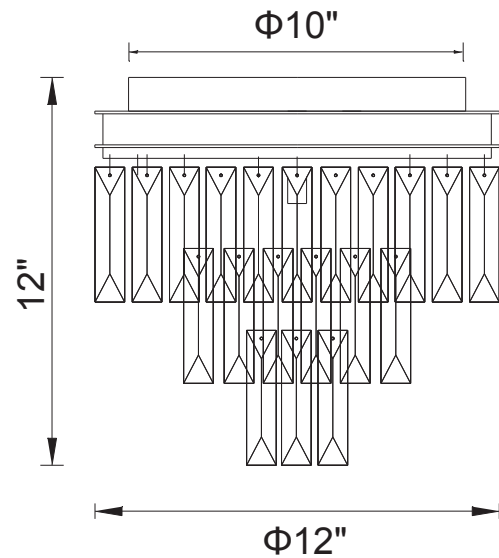

PROJECT: _____
 FIXTURE TYPE: _____
 LOCATION: _____
 CONTACT/PHONE: _____

Item	9969C12-8-601
Collection	WEISS
Category	Flush Mount
Finish	Chrome
Glass	-----
Crystal	Clear
Acrylic	-----

Shade Color	-----
Min Assembled Height	12"
Max Assembled Height	-----
Width	12"
Length	-----
Extension Wall Mounts	-----
Input	120V AC,60HZ,AC

Lumens	-----
Light Source	G9
Bulb Info.	8x40W
Included	-----
Dimmable	Yes
Colour Temp	-----
Weight	11.0 Lbs

CWI Lighting
 140 Steelcase Rd W
 Markham, ON L3R 3J9
 Canada

CWI Lighting
 295 Fire Tower Dr
 Tonawanda, NY 14150
 USA