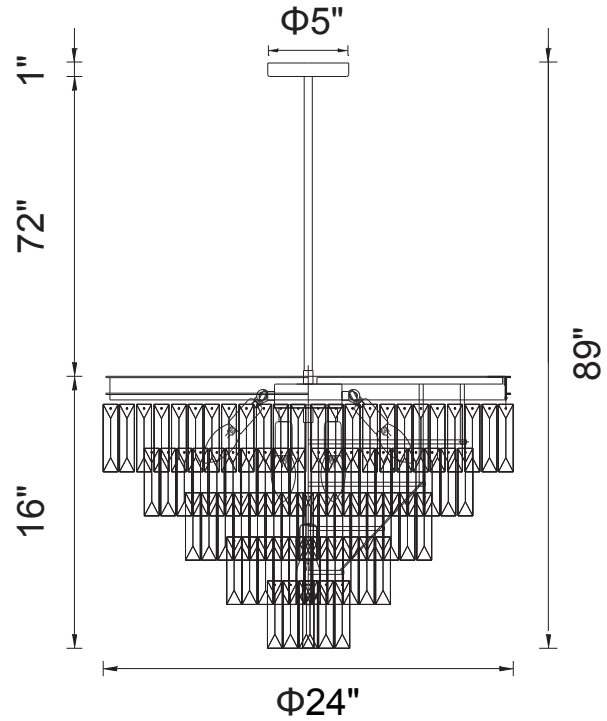

PROJECT: _____
 FIXTURE TYPE: _____
 LOCATION: _____
 CONTACT/PHONE: _____

Item	9969P24-12-601
Collection	WEISS
Category	Chandelier
Finish	Chrome
Glass	-----
Crystal	Clear
Acrylic	-----

Shade Color	-----
Min Assembled Height	18"
Max Assembled Height	89"
Width	24"
Length	-----
Extension Wall Mounts	-----
Input	120V AC,60HZ,AC

Lumens	-----
Light Source	E12
Bulb Info.	12x60W
Included	-----
Dimmable	Yes
Colour Temp	-----
Weight	38.58 Lbs

CWI Lighting
 140 Steelcase Rd W
 Markham, ON L3R 3J9
 Canada

CWI Lighting
 295 Fire Tower Dr
 Tonawanda, NY 14150
 USA