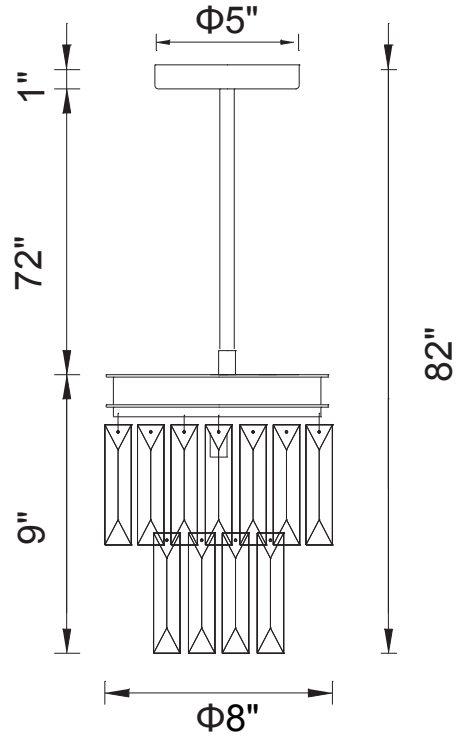

PROJECT: _____
 FIXTURE TYPE: _____
 LOCATION: _____
 CONTACT/PHONE: _____

| | |
|------------|--------------|
| Item | 9969P8-5-601 |
| Collection | WEISS |
| Category | Pendant |
| Finish | Chrome |
| Glass | ----- |
| Crystal | Clear |
| Acrylic | ----- |

| | |
|-----------------------|-----------------|
| Shade Color | ----- |
| Min Assembled Height | 11" |
| Max Assembled Height | 82" |
| Width | 8" |
| Length | ----- |
| Extension Wall Mounts | ----- |
| Input | 120V AC,60HZ,AC |