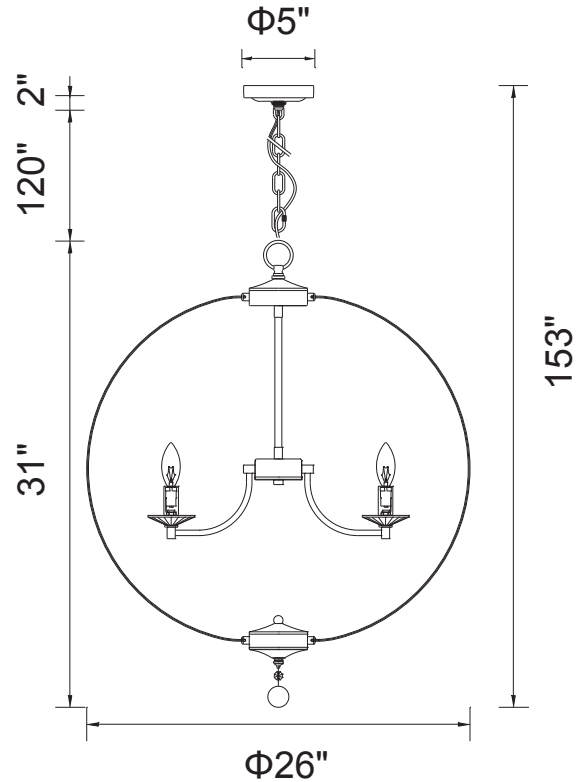

PROJECT: _____

FIXTURE TYPE: _____

LOCATION: _____

CONTACT/PHONE: _____

Item	9970P26-8-601	Shade Color	-----	Lumens	-----
Collection	ESIA	Min Assembled Height	33"	Light Source	E12
Category	Chandelier	Max Assembled Height	153"	Bulb Info.	8x60W
Finish	Chrome	Width	26"	Included	-----
Glass	-----	Length	-----	Dimmable	Yes
Crystal	Clear	Extension Wall Mounts	-----	Colour Temp	-----
Acrylic	-----	Input	120V AC,60HZ,AC	Weight	25.2 Lbs