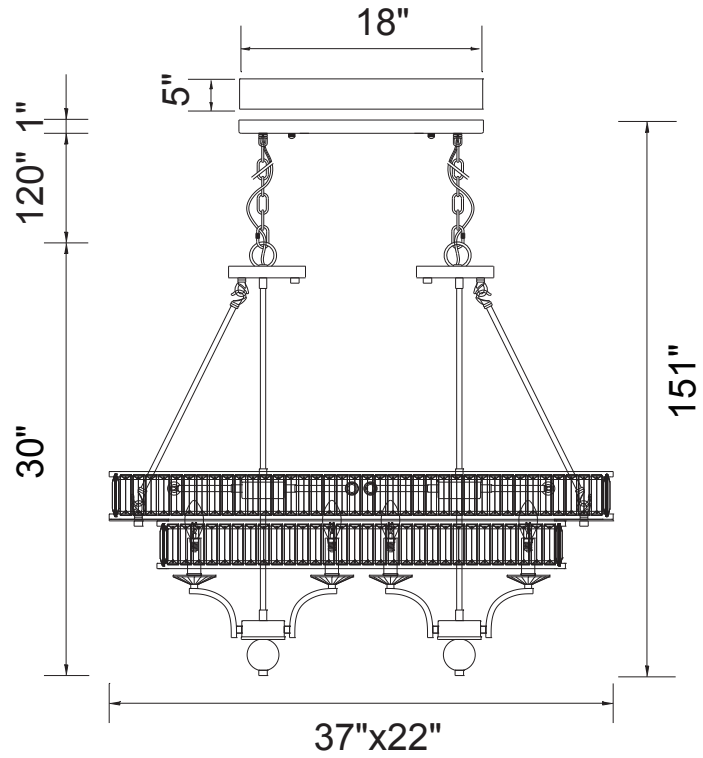

PROJECT: _____
 FIXTURE TYPE: _____
 LOCATION: _____
 CONTACT/PHONE: _____

Item	9972P37-16-601
Collection	SHALIA
Category	Chandelier
Finish	Chrome
Glass	-----
Crystal	Clear
Acrylic	-----

Shade Color	-----
Min Assembled Height	31"
Max Assembled Height	151"
Width	37"
Length	22"
Extension Wall Mounts	-----
Input	120V AC,60HZ,AC

Lumens	-----
Light Source	E12
Bulb Info.	16x60W
Included	-----
Dimmable	Yes
Colour Temp	-----
Weight	49.5 Lbs

CWI Lighting
 140 Steelcase Rd W
 Markham, ON L3R 3J9
 Canada

CWI Lighting
 295 Fire Tower Dr
 Tonawanda, NY 14150
 USA