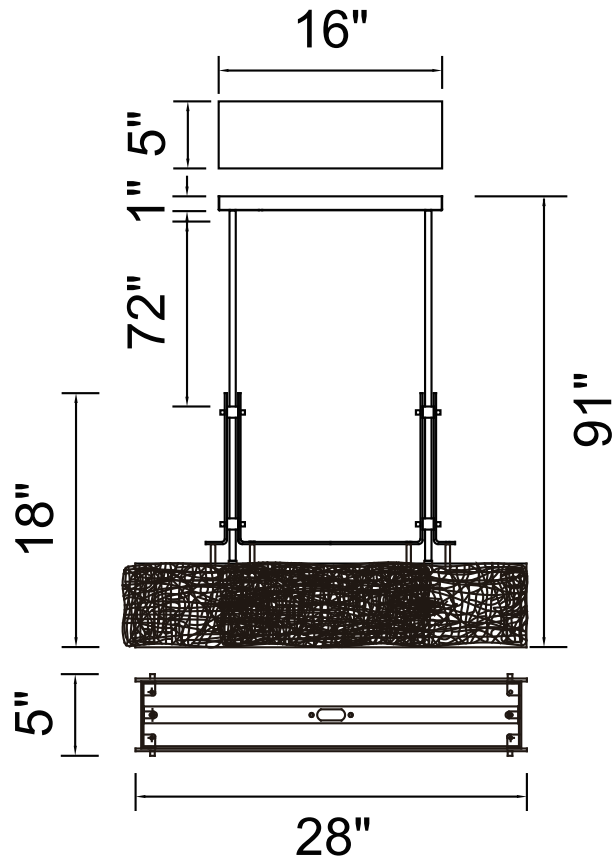

PROJECT: \_\_\_\_\_  
 FIXTURE TYPE: \_\_\_\_\_  
 LOCATION: \_\_\_\_\_  
 CONTACT/PHONE: \_\_\_\_\_

Item	9973P28-4-101
Collection	ASSUNTA
Category	Chandelier
Finish	Black
Glass	Frosted
Crystal	-----
Acrylic	-----

Shade Color	-----
Min Assembled Height	19"
Max Assembled Height	91"
Width	28"
Length	5"
Extension Wall Mounts	-----
Input	120V AC,60HZ,AC

Lumens	-----
Light Source	G9
Bulb Info.	4 x 40W
Included	-----
Dimmable	Yes
Colour Temp	-----
Weight	28.84 Lbs