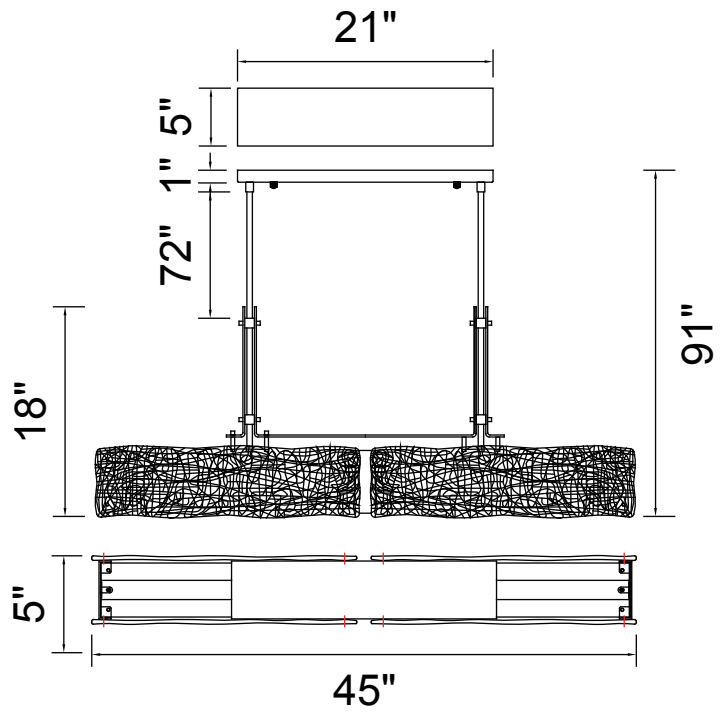

PROJECT: _____
 FIXTURE TYPE: _____
 LOCATION: _____
 CONTACT/PHONE: _____

Item	9973P45-6-101
Collection	ASSUNTA
Category	Chandelier
Finish	Black
Glass	Frosted
Crystal	-----
Acrylic	-----

Shade Color	-----
Min Assembled Height	19"
Max Assembled Height	91"
Width	45"
Length	5"
Extension Wall Mounts	-----
Input	120V AC,60HZ,AC

Lumens	-----
Light Source	G9
Bulb Info.	6 x 40W
Included	-----
Dimmable	Yes
Colour Temp	-----
Weight	27.5 Lbs

CWI Lighting
 140 Steelcase Rd W
 Markham, ON L3R 3J9
 Canada

CWI Lighting
 295 Fire Tower Dr
 Tonawanda, NY 14150
 USA