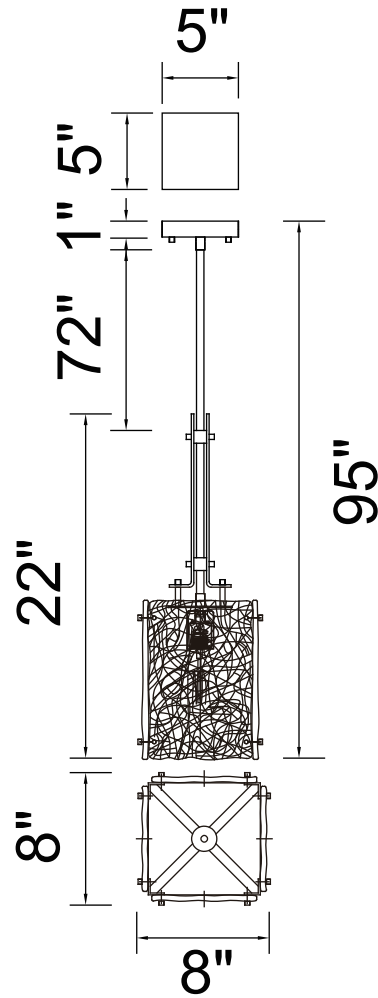

PROJECT: _____
 FIXTURE TYPE: _____
 LOCATION: _____
 CONTACT/PHONE: _____

Item	9973P8-1-101
Collection	ASSUNTA
Category	Pendant
Finish	Black
Glass	Frosted
Crystal	-----
Acrylic	-----

Shade Color	-----
Min Assembled Height	23"
Max Assembled Height	95"
Width	8"
Length	8"
Extension Wall Mounts	-----
Input	120V AC,60HZ,AC

Lumens	-----
Light Source	E26
Bulb Info.	1 x 60W
Included	-----
Dimmable	Yes
Colour Temp	-----
Weight	14.3 Lbs

CWI Lighting
 140 Steelcase Rd W
 Markham, ON L3R 3J9
 Canada

CWI Lighting
 295 Fire Tower Dr
 Tonawanda, NY 14150
 USA