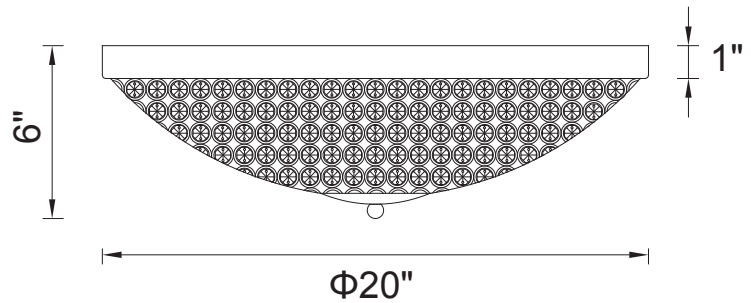

PROJECT: _____
 FIXTURE TYPE: _____
 LOCATION: _____
 CONTACT/PHONE: _____

Item	QS8357C20C
Collection	GLOBE
Category	Flush Mount
Finish	Chrome
Glass	-----
Crystal	Clear
Acrylic	-----

Shade Color	-----
Min Assembled Height	6"
Max Assembled Height	-----
Width	20"
Length	-----
Extension Wall Mounts	-----
Input	120V AC,60HZ,AC

Lumens	-----
Light Source	E12
Bulb Info.	6x60W
Included	-----
Dimmable	Yes
Colour Temp	-----
Weight	10.8 Lbs

CWI Lighting
 140 Steelcase Rd W
 Markham, ON L3R 3J9
 Canada

CWI Lighting
 295 Fire Tower Dr
 Tonawanda, NY 14150
 USA