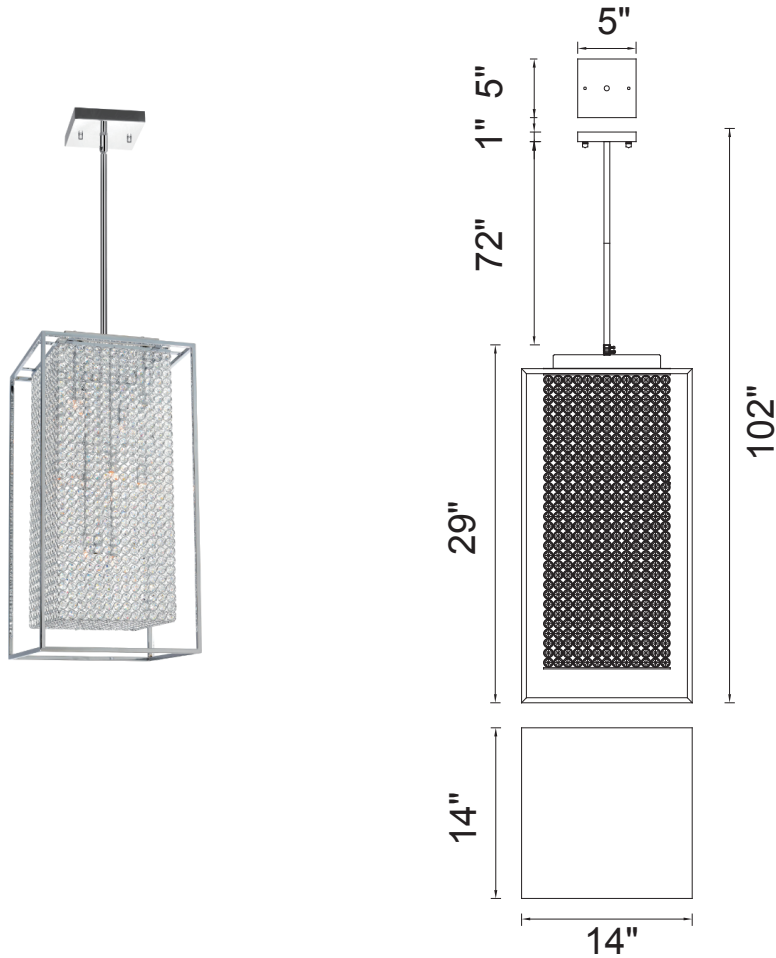

PROJECT: _____
 FIXTURE TYPE: _____
 LOCATION: _____
 CONTACT/PHONE: _____

Item	QS8381P14C-RC	Shade Color	-----	Lumens	-----
Collection	CUBE	Min Assembled Height	31"	Light Source	G9
Category	Chandelier	Max Assembled Height	102"	Bulb Info.	11 x 40W
Finish	Chrome	Width	14"	Included	-----
Glass	-----	Length	14"	Dimmable	Yes
Crystal	Clear	Extension Wall Mounts	-----	Colour Temp	-----
Acrylic	-----	Input	120V AC,60HZ,AC	Weight	24.25 Lbs