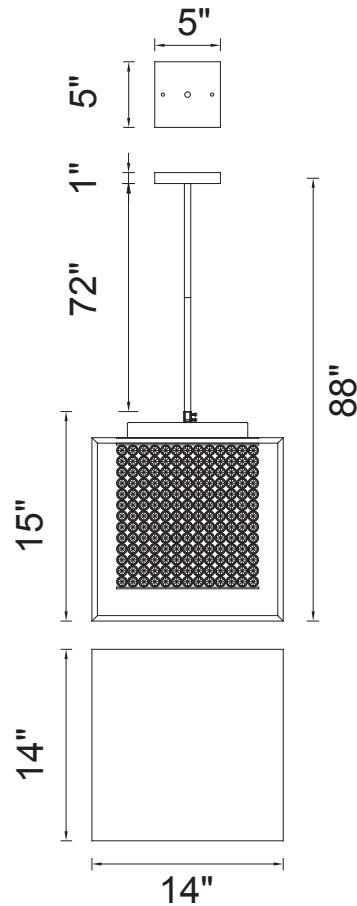

PROJECT: _____
 FIXTURE TYPE: _____
 LOCATION: _____
 CONTACT/PHONE: _____

Item	QS8381P14C-S
Collection	CUBE
Category	Chandelier
Finish	Chrome
Glass	-----
Crystal	Clear
Acrylic	-----

Shade Color	-----
Min Assembled Height	17"
Max Assembled Height	88"
Width	14"
Length	14"
Extension Wall Mounts	-----
Input	120V AC,60HZ,AC

Lumens	-----
Light Source	G9
Bulb Info.	5 x 40W
Included	-----
Dimmable	Yes
Colour Temp	-----
Weight	15.43 Lbs

CWI Lighting
 140 Steelcase Rd W
 Markham, ON L3R 3J9
 Canada

CWI Lighting
 295 Fire Tower Dr
 Tonawanda, NY 14150
 USA