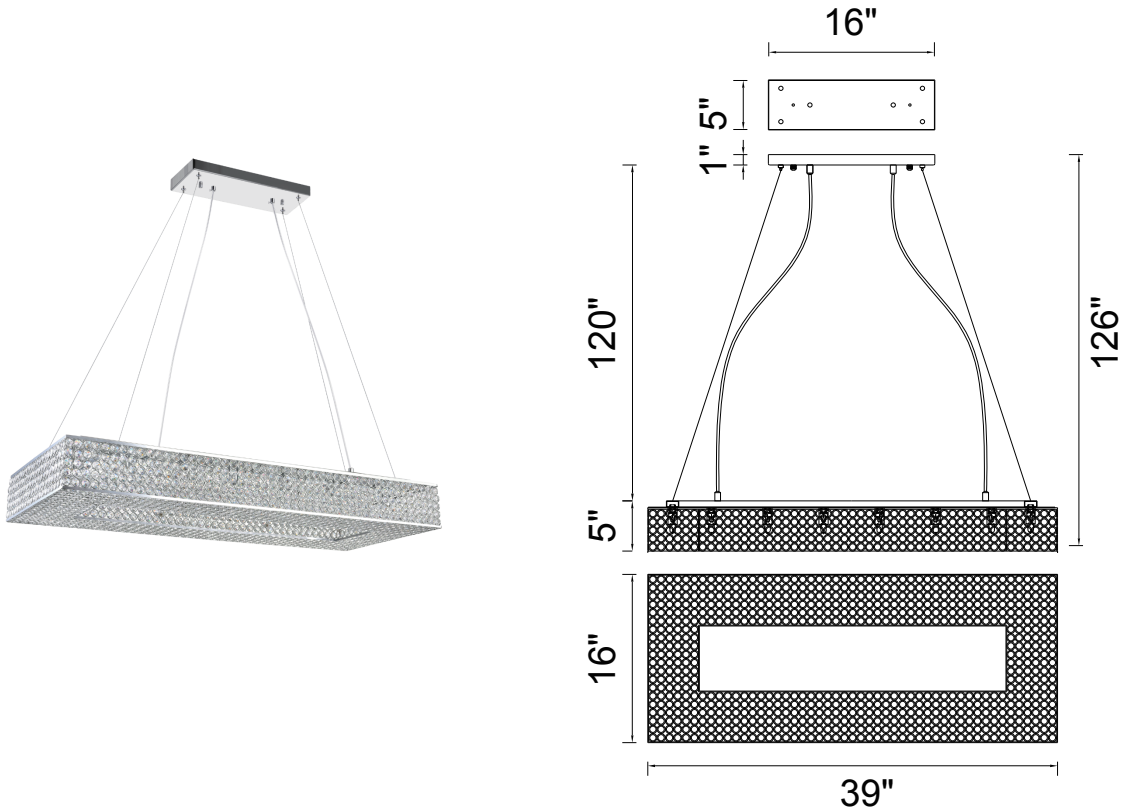

PROJECT: _____
 FIXTURE TYPE: _____
 LOCATION: _____
 CONTACT/PHONE: _____

Item	QS8391P39C-RC
Collection	DANNIE
Category	Chandelier
Finish	Chrome
Glass	-----
Crystal	Clear
Acrylic	-----

Shade Color	-----
Min Assembled Height	18"
Max Assembled Height	126"
Width	39"
Length	16"
Extension Wall Mounts	-----
Input	120V AC,60HZ,AC

Lumens	-----
Light Source	G9
Bulb Info.	16 x 40W
Included	-----
Dimmable	Yes
Colour Temp	-----
Weight	29.76 Lbs

CWI Lighting
 140 Steelcase Rd W
 Markham, ON L3R 3J9
 Canada

CWI Lighting
 295 Fire Tower Dr
 Tonawanda, NY 14150
 USA