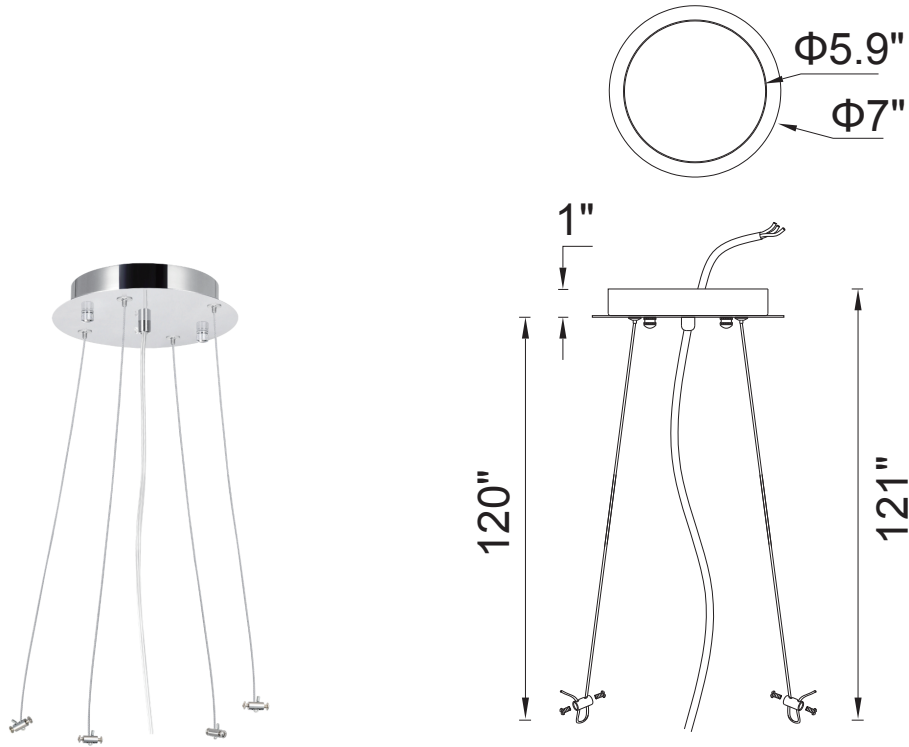

PROJECT: _____
 FIXTURE TYPE: _____
 LOCATION: _____
 CONTACT/PHONE: _____

Item	SK004-601	Shade Color	-----	Lumens	-----
Collection	-----	Min Assembled Height	3"	Light Source	-----
Category	Suspension Kit	Max Assembled Height	121"	Bulb Info.	-----
Finish	Chrome	Width	-----	Included	-----
Glass	-----	Length	-----	Dimmable	-----
Crystal	-----	Extension Wall Mounts	-----	Colour Temp	-----
Acrylic	-----	Input	120V AC,60HZ,AC	Weight	2.5 Lbs